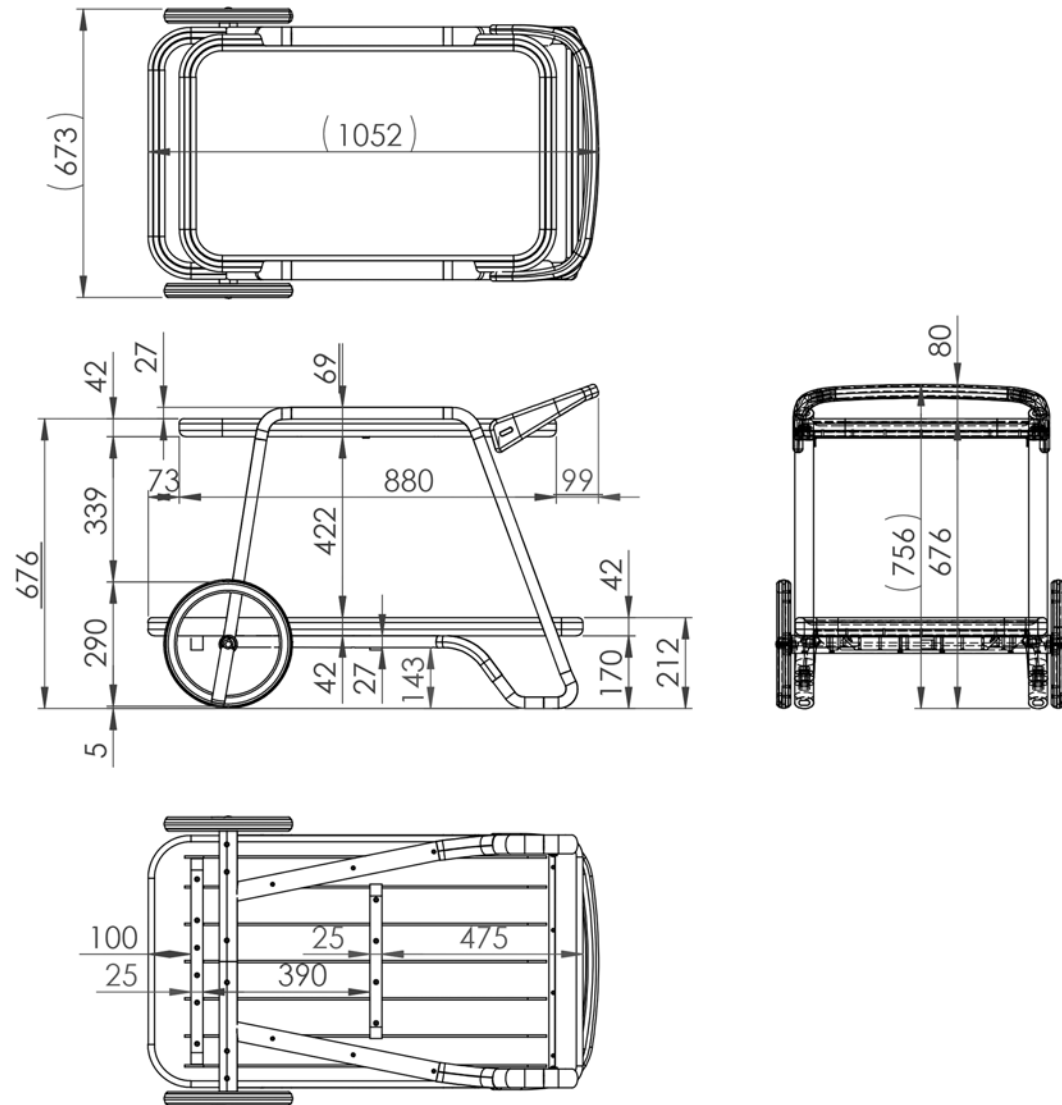

MODERN BRAZILIAN DIMENSION DIAGRAM

Below dimensions correspond to the SKU and Product Name listed

ETIENNE BAR CART
BMJ-16190-10

ALL DIMENSIONS IN mm