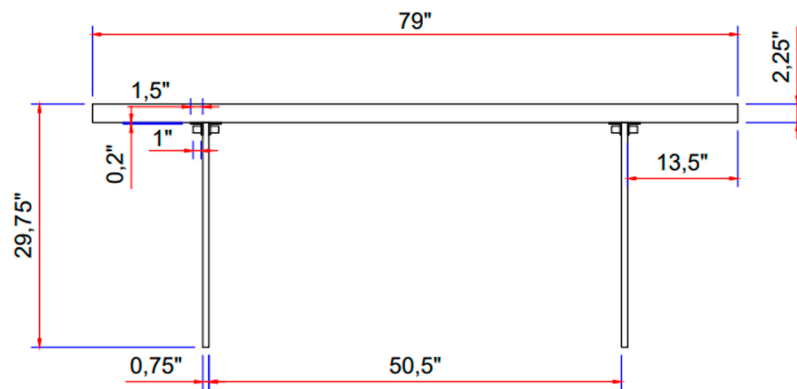

BROOKS DIMENSION DIAGRAM

Below dimensions correspond to the SKU and Product Name listed

GLASS BASE - 79" DINING TABLE
IL-BRO-DT-079-0101

TOP VIEW

FRONT VIEW

SIDE VIEW

ALL DIMENSIONS IN in.