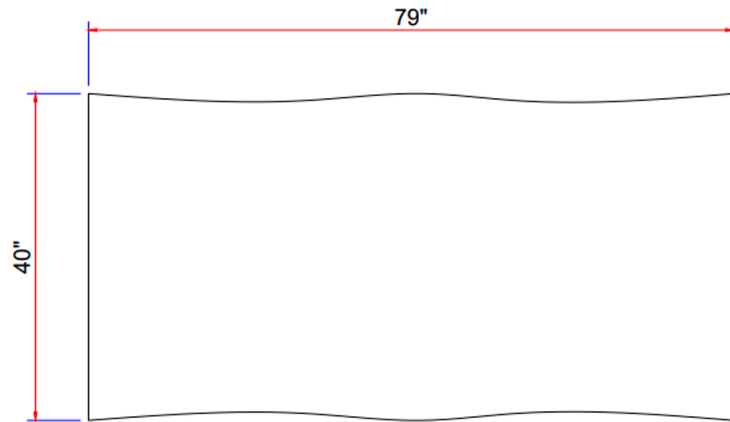

BROOKS DIMENSION DIAGRAM

Below dimensions correspond to the SKU and Product Name listed

GLASS BASE - 79" DINING TABLE
IL-BRO-DT-079-0101

TOP VIEW

FRONT VIEW

SIDE VIEW

ALL DIMENSIONS IN in.