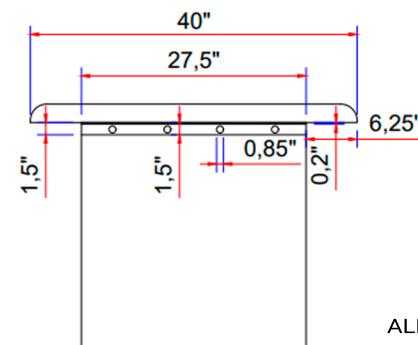

BROOKS DIMENSION DIAGRAM

Below dimensions correspond to the SKU and Product Name listed

GLASS BASE - 79" DINING TABLE
IL-BRO-DT-079-0101

TOP VIEW

FRONT VIEW

SIDE VIEW

ALL DIMENSIONS IN in.