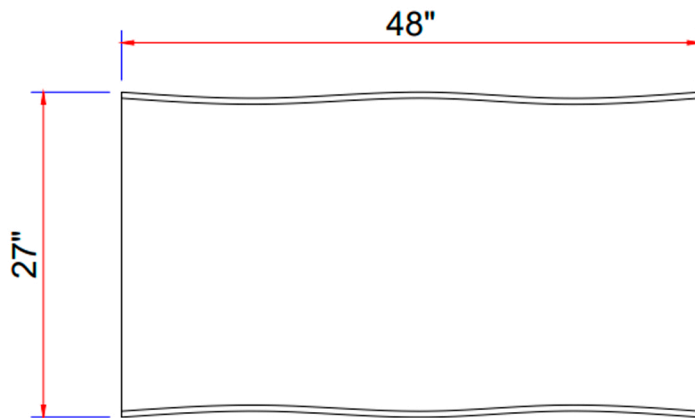

BROOKS DIMENSION DIAGRAM

Below dimensions correspond to the SKU and Product Name listed

BROOKS COFFEE TABLE
IL-BRO-CT

TOP VIEW

FRONT VIEW

SIDE VIEW

ALL DIMENSIONS IN in.