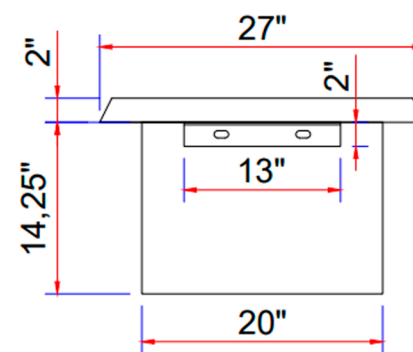

BROOKS DIMENSION DIAGRAM

Below dimensions correspond to the SKU and Product Name listed

BROOKS COFFEE TABLE
IL-BRO-CT

TOP VIEW

FRONT VIEW

SIDE VIEW

ALL DIMENSIONS IN in.