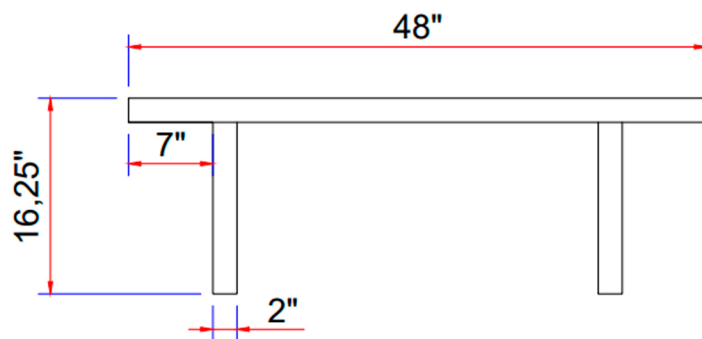

BROOKS DIMENSION DIAGRAM

Below dimensions correspond to the SKU and Product Name listed

BROOKS COFFEE TABLE
IL-BRO-CT

TOP VIEW

FRONT VIEW

SIDE VIEW

ALL DIMENSIONS IN in.