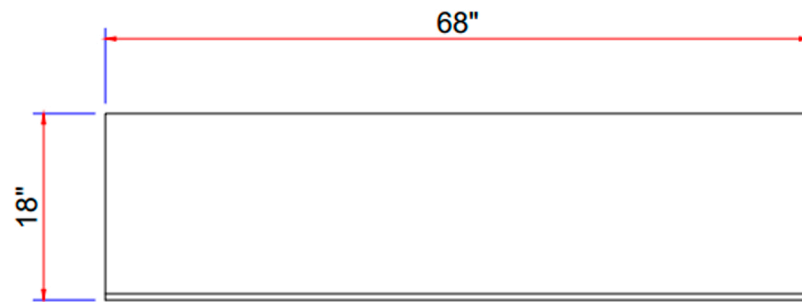

BROOKS DIMENSION DIAGRAM

Below dimensions correspond to the SKU and Product Name listed

BROOKS BUFFET
IL-BRO-BUF

TOP VIEW

FRONT VIEW

SIDE VIEW

ALL DIMENSIONS IN in.