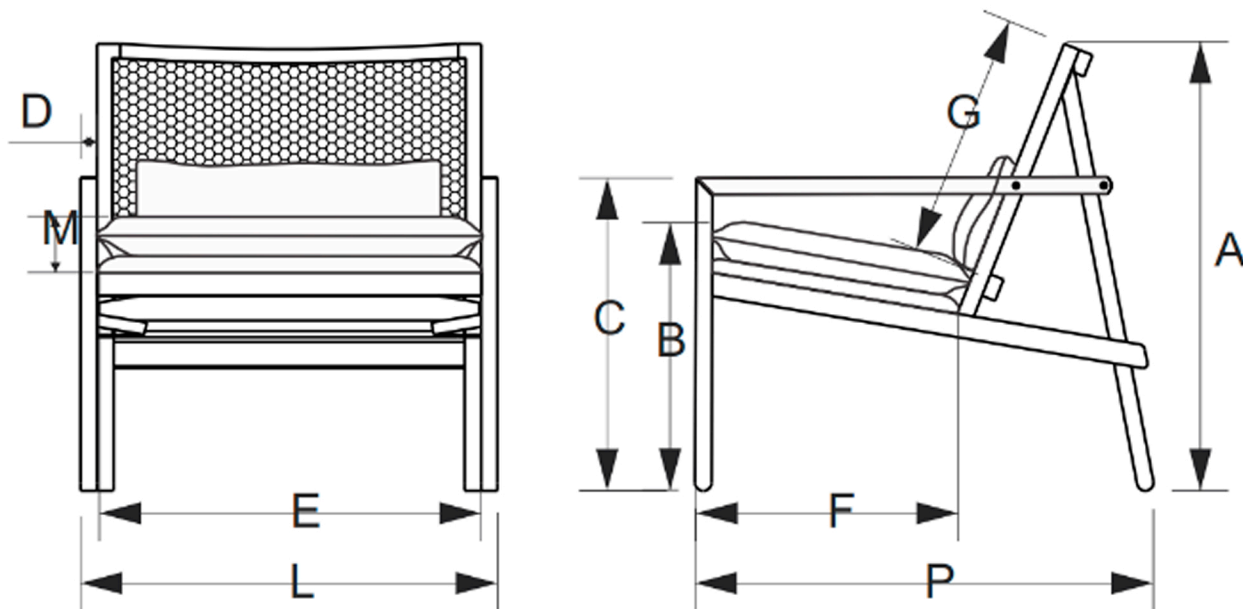

BRAZILIAN MODERN DIMENSION DIAGRAM

Below dimensions correspond to the SKU and Product Name listed

BARRA CANE LOUNGE CHAIR

BMJ-72627

DIMENSIONS

L: 760 mm	B: 500 mm
P: 835 mm	C: 570 mm
A: 810 mm	D: 25 mm
	E: 710 mm
	F: 430 mm
	G: 410 mm
	M: 100 mm