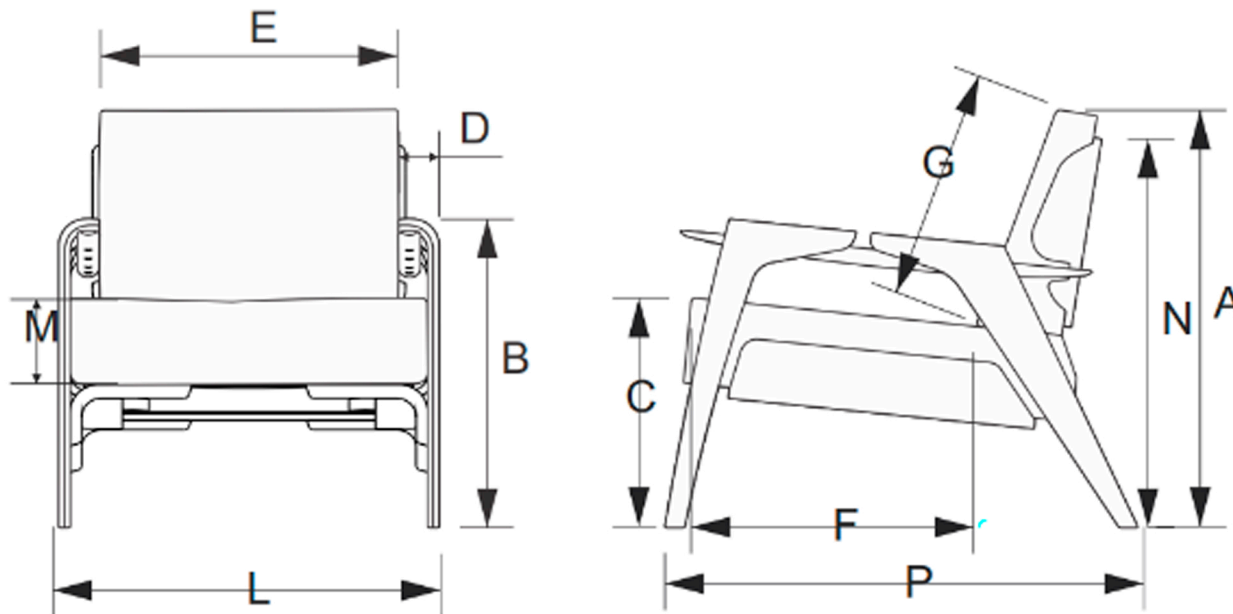

BRAZILIAN MODERN DIMENSION DIAGRAM

Below dimensions correspond to the SKU and Product Name listed

FLY ACCENT CHAIR
BMJ-72141

DIMENSIONS

L: 720 mm	B: 605 mm
P: 900 mm	C: 440 mm
A: 800 mm	D: 90 mm
	E: 590 mm
	F: 540 mm
	G: 490 mm
	M: 150 mm
	N: 745 mm