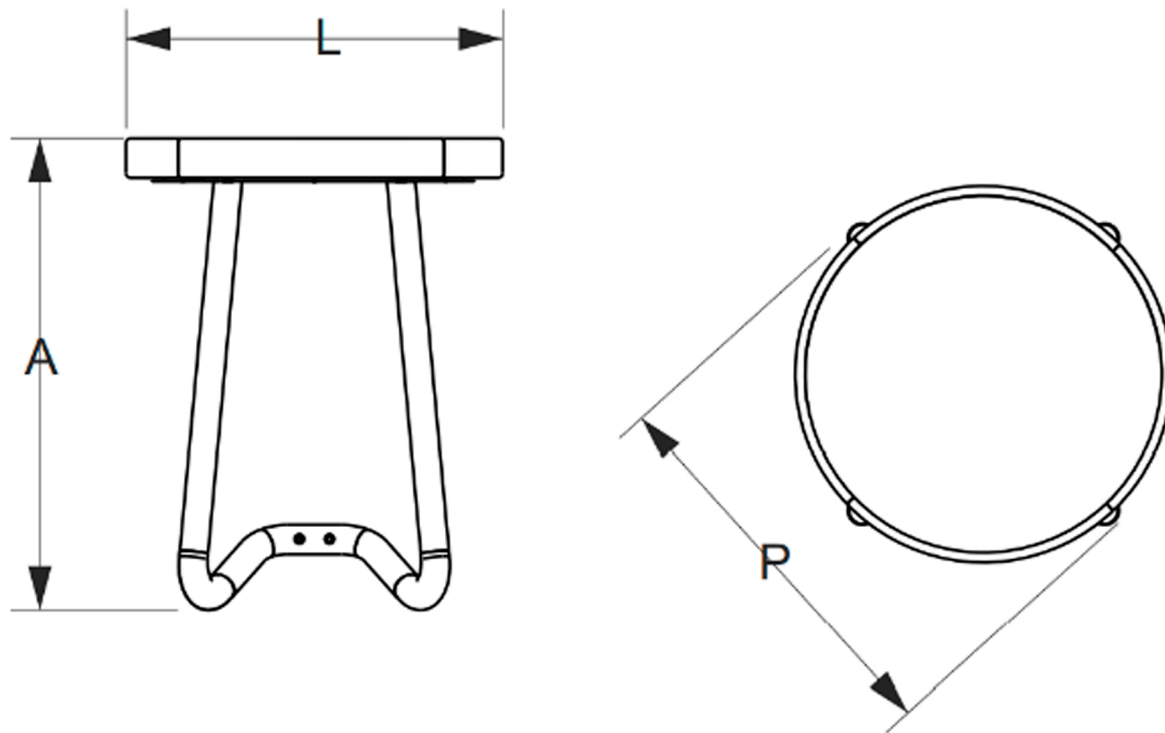

BRAZILIAN MODERN DIMENSION DIAGRAM

Below dimensions correspond to the SKU and Product Name listed

LOOP END TABLE
BMJ-71869

DIMENSIONS

L: 400 mm
P: 420 mm
A: 500mm