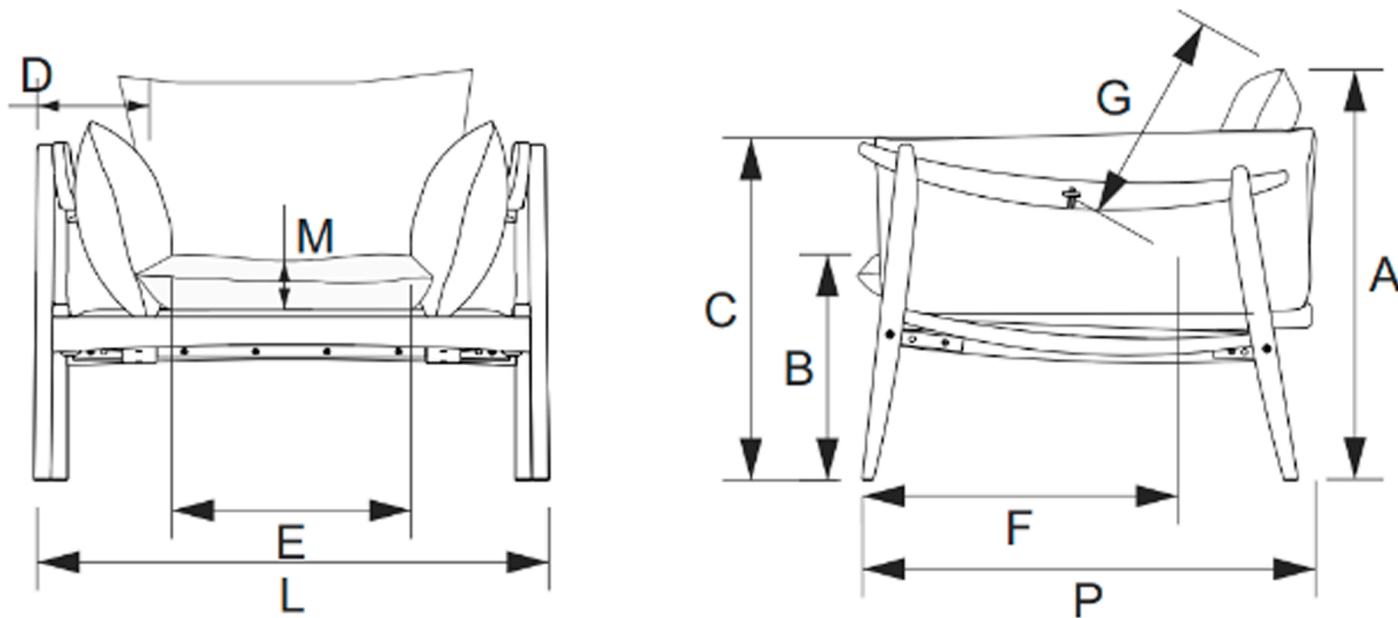

BRAZILIAN MODERN DIMENSION DIAGRAM

Below dimensions correspond to the SKU and Product Name listed

HARA ACCENT CHAIR
BMJ-70264

DIMENSIONS	
L: 910 mm	B: 430 mm
P: 780 mm	C: 610 mm
A: 760 mm	D: 150 mm
	E: 470 mm
	F: 510 mm
	G: 350 mm
	M: 120 mm