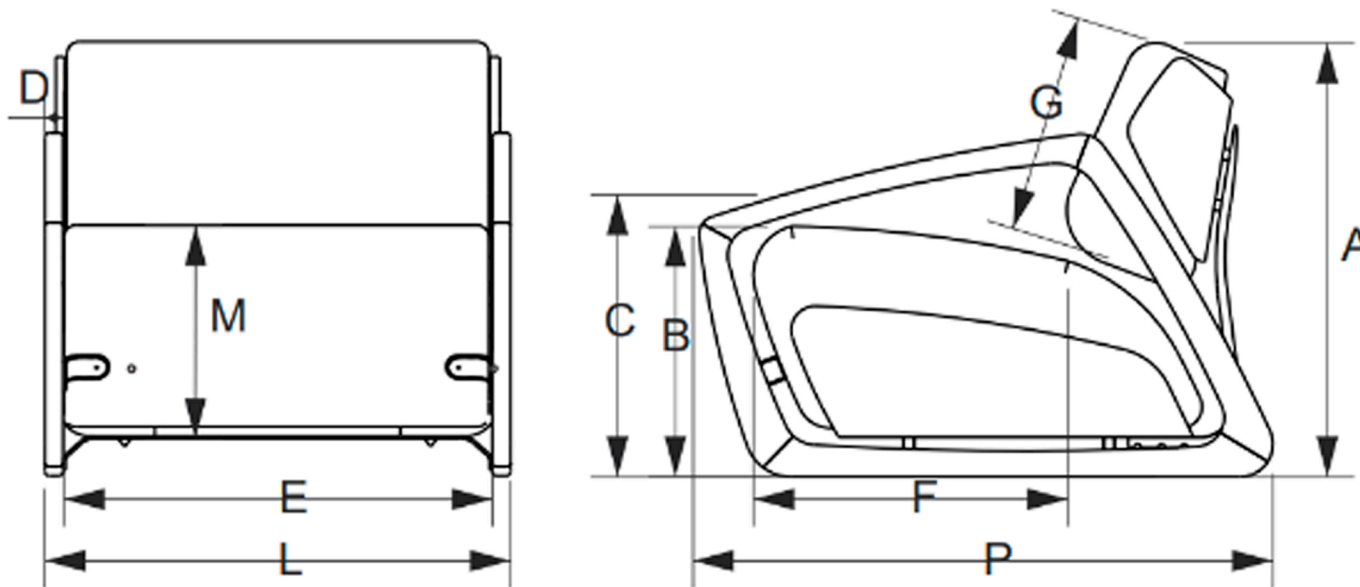

BRAZILIAN MODERN DIMENSION DIAGRAM

Below dimensions correspond to the SKU and Product Name listed

HECTOR ACCENT CHAIR
BMJ-70258

DIMENSIONS

L: 750 mm	B: 430 mm
P: 940 mm	C: 500 mm
A: 720mm	D: 30 mm
	E: 690 mm
	F: 500 mm
	G: 380 mm
	M: 340 mm