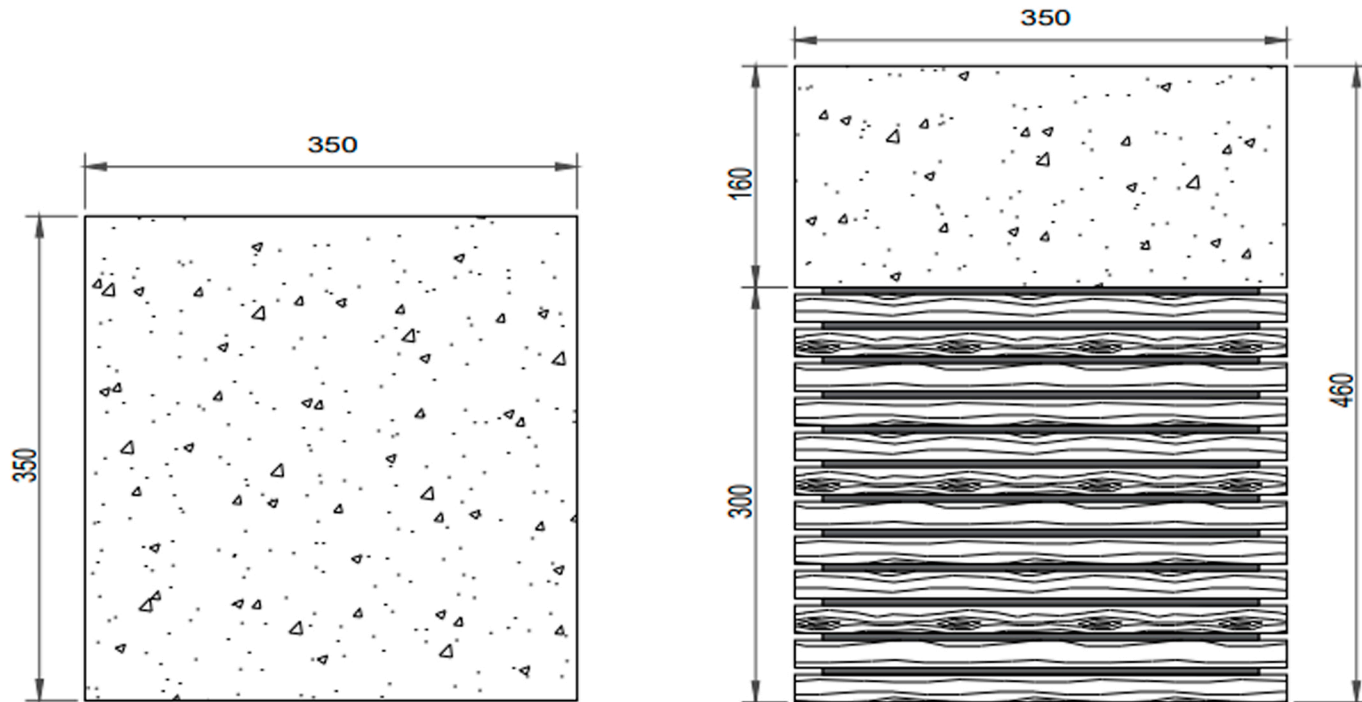

MIXX DIMENSION DIAGRAM

Below dimensions correspond to the SKU and Product Name listed

STECCA ALTO
VGS-STECC-ALTO

ALL DIMENSIONS IN mm