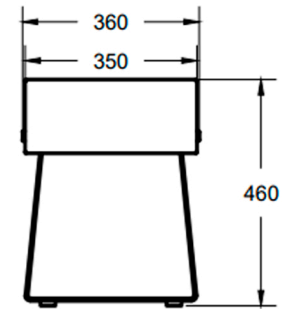

MIXX DIMENSION DIAGRAM

Below dimensions correspond to the SKU and Product Name listed

INDUSTRIAL BENCH
VGS-INDST-BENCH

ALL DIMENSIONS IN mm