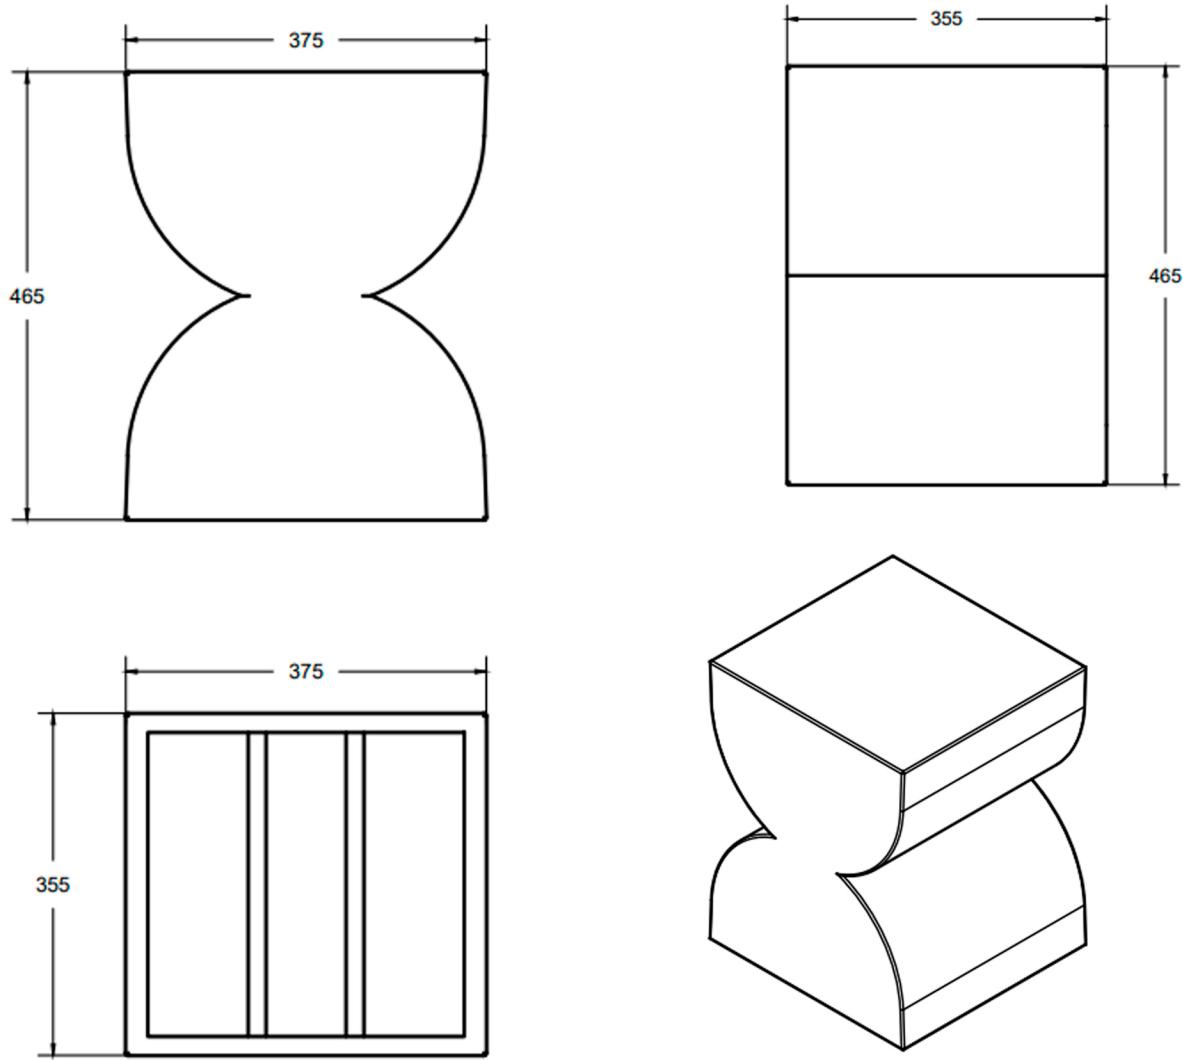

MIXX DIMENSION DIAGRAM

Below dimensions correspond to the SKU and Product Name listed

HARPER STOOL
VGS-HARPE-STOOL

ALL DIMENSIONS IN mm