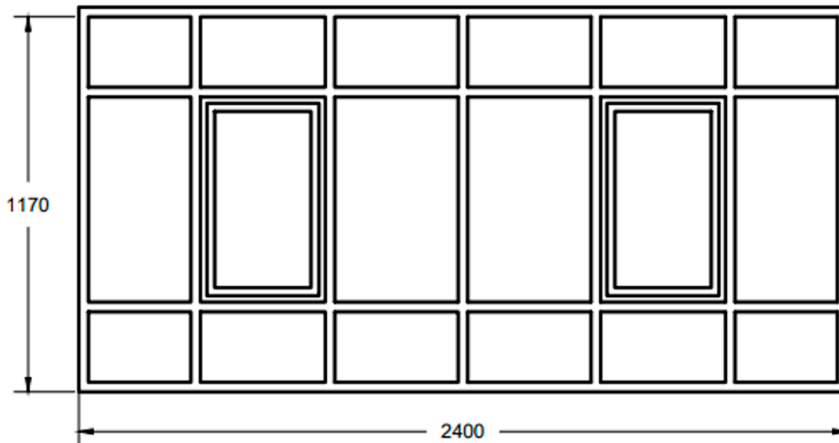

MIXX DIMENSION DIAGRAM

Below dimensions correspond to the SKU and Product Name listed

ELCOR DINING TABLE VGS-ELCOR-8

ALL DIMENSIONS IN mm