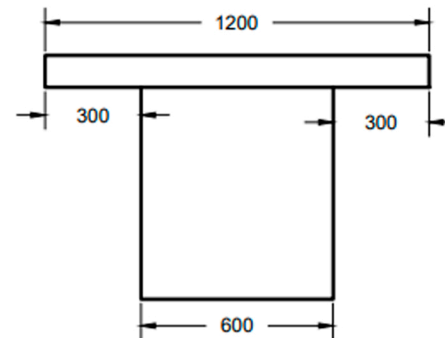

MIXX DIMENSION DIAGRAM

Below dimensions correspond to the SKU and Product Name listed

ELCOR DINING TABLE VGS-ELCOR-8

ALL DIMENSIONS IN mm