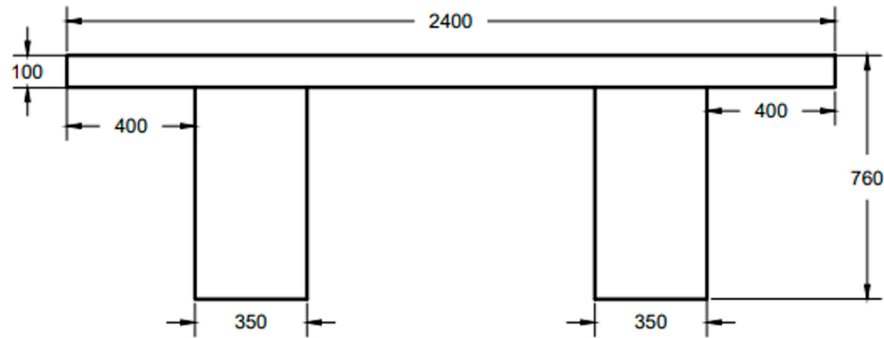

MIXX DIMENSION DIAGRAM

Below dimensions correspond to the SKU and Product Name listed

ELCOR DINING TABLE VGS-ELCOR-8

ALL DIMENSIONS IN mm