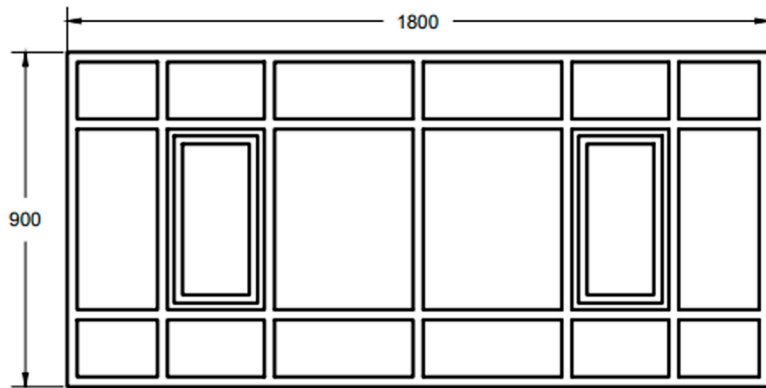

# MIXX DIMENSION DIAGRAM

Below dimensions correspond to the SKU and Product Name listed

## ELCOR DINING TABLE VGS-ELCOR-6

ALL DIMENSIONS IN mm