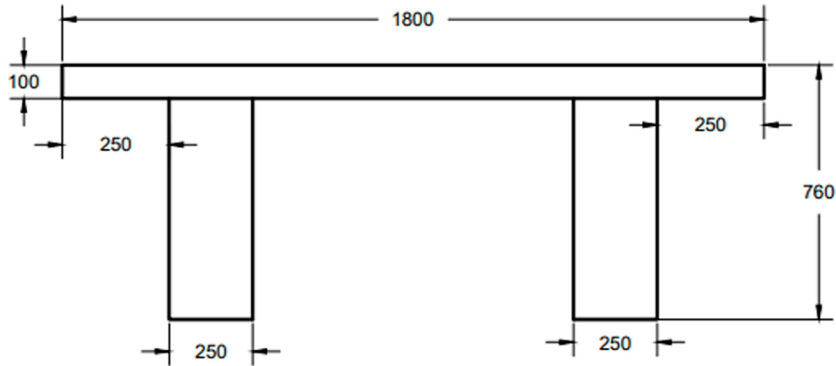

# MIXX DIMENSION DIAGRAM

Below dimensions correspond to the SKU and Product Name listed

## ELCOR DINING TABLE VGS-ELCOR-6

ALL DIMENSIONS IN mm