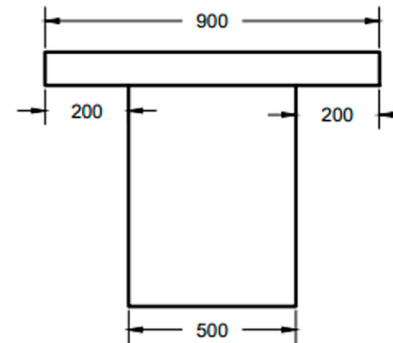

# MIXX DIMENSION DIAGRAM

Below dimensions correspond to the SKU and Product Name listed

## ELCOR DINING TABLE VGS-ELCOR-6

ALL DIMENSIONS IN mm