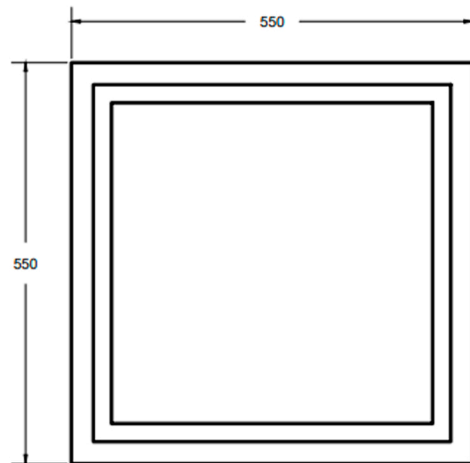

MIXX DIMENSION DIAGRAM

Below dimensions correspond to the SKU and Product Name listed

BLOC END TABLE
VGS-BLOC-ET

ALL DIMENSIONS IN mm