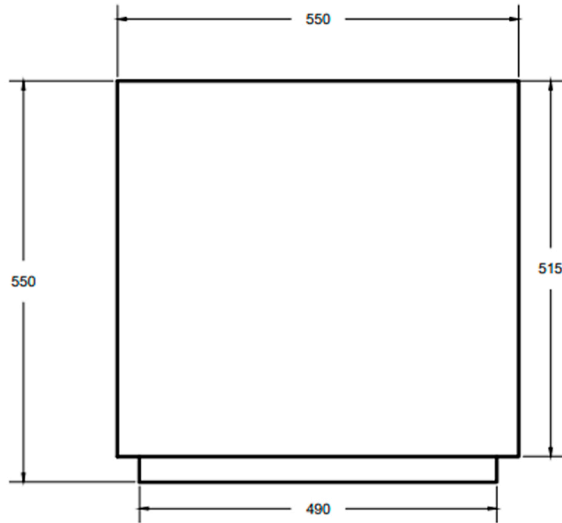

MIXX DIMENSION DIAGRAM

Below dimensions correspond to the SKU and Product Name listed

BLOC END TABLE
VGS-BLOC-ET

ALL DIMENSIONS IN mm