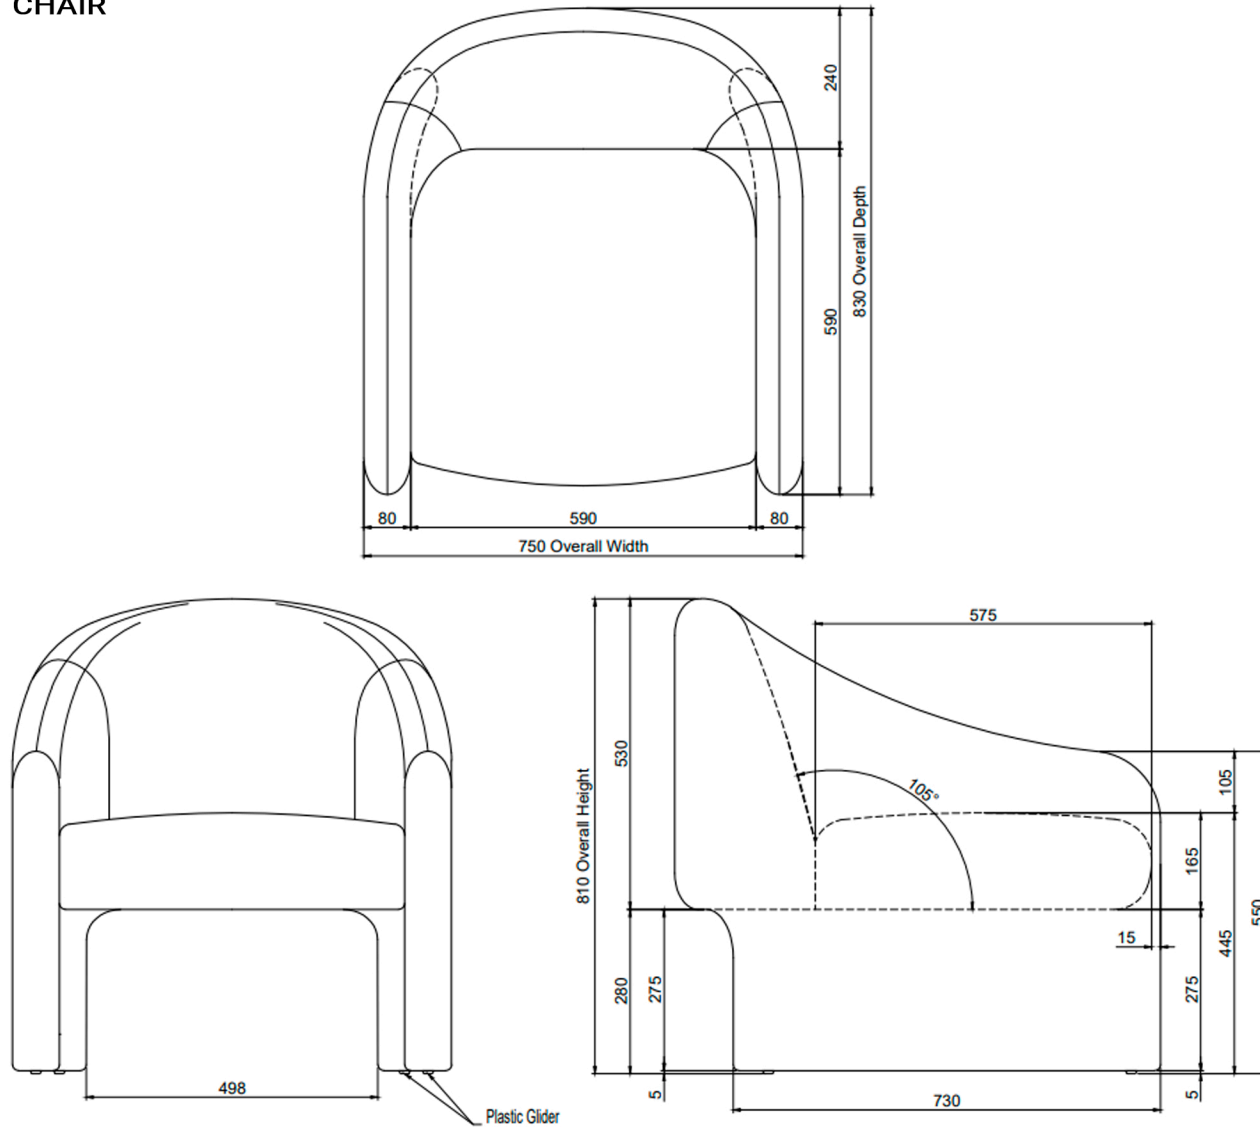

METRO DIMENSION DIAGRAM

Below dimensions correspond to the SKU and Product Name listed

AKSEL ACCENT CHAIR
VSD-AKSEL-C

ALL DIMENSIONS IN mm