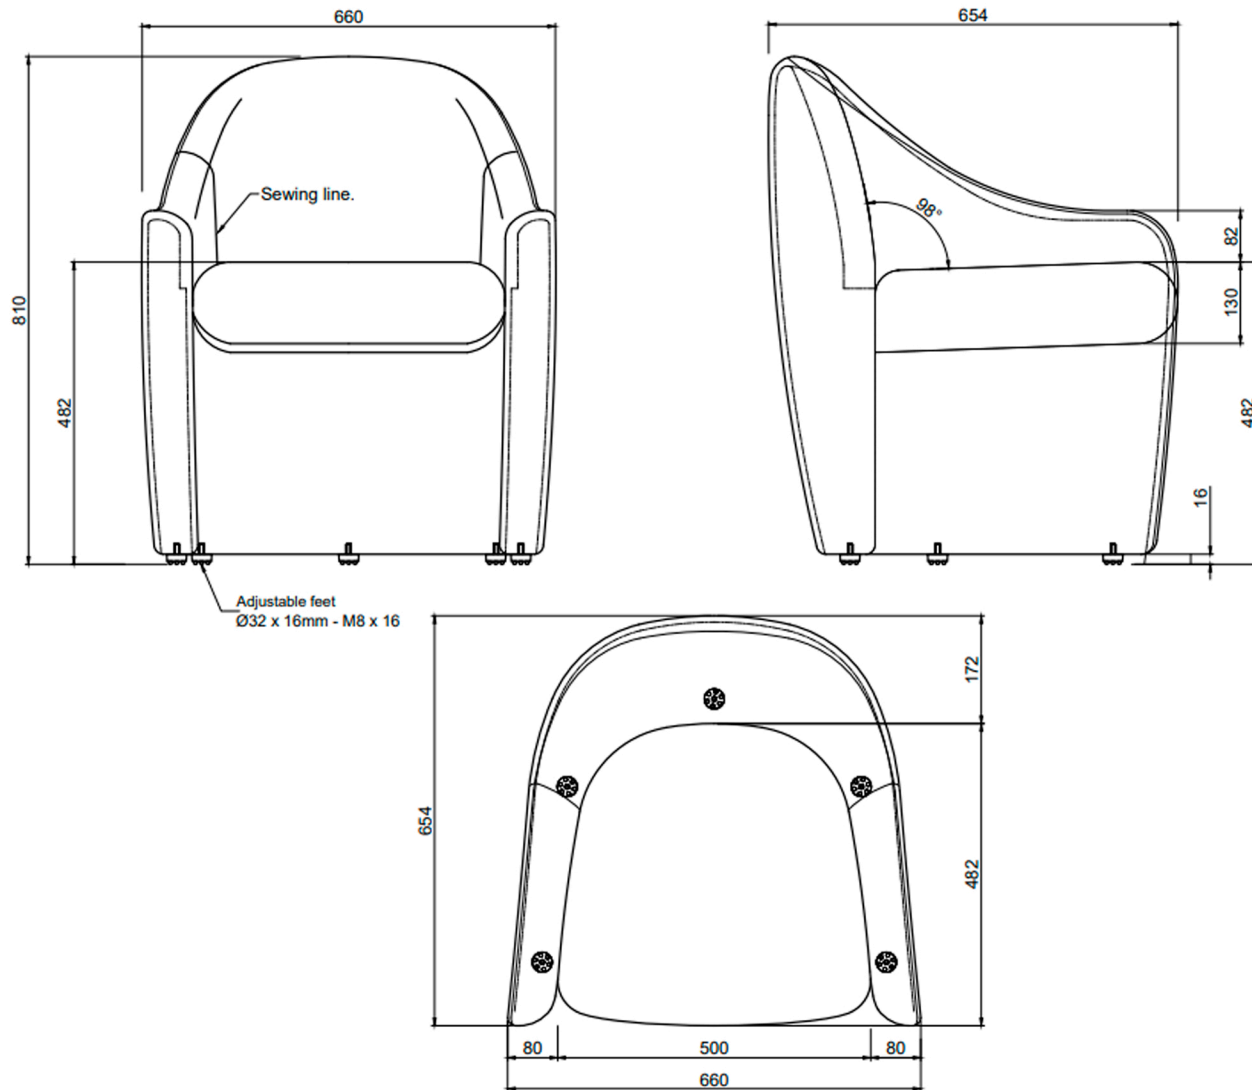

METRO DIMENSION DIAGRAM

Below dimensions correspond to the SKU and Product Name listed

NORA DINING CHAIR VSD-NORA-DC

ALL DIMENSIONS IN mm