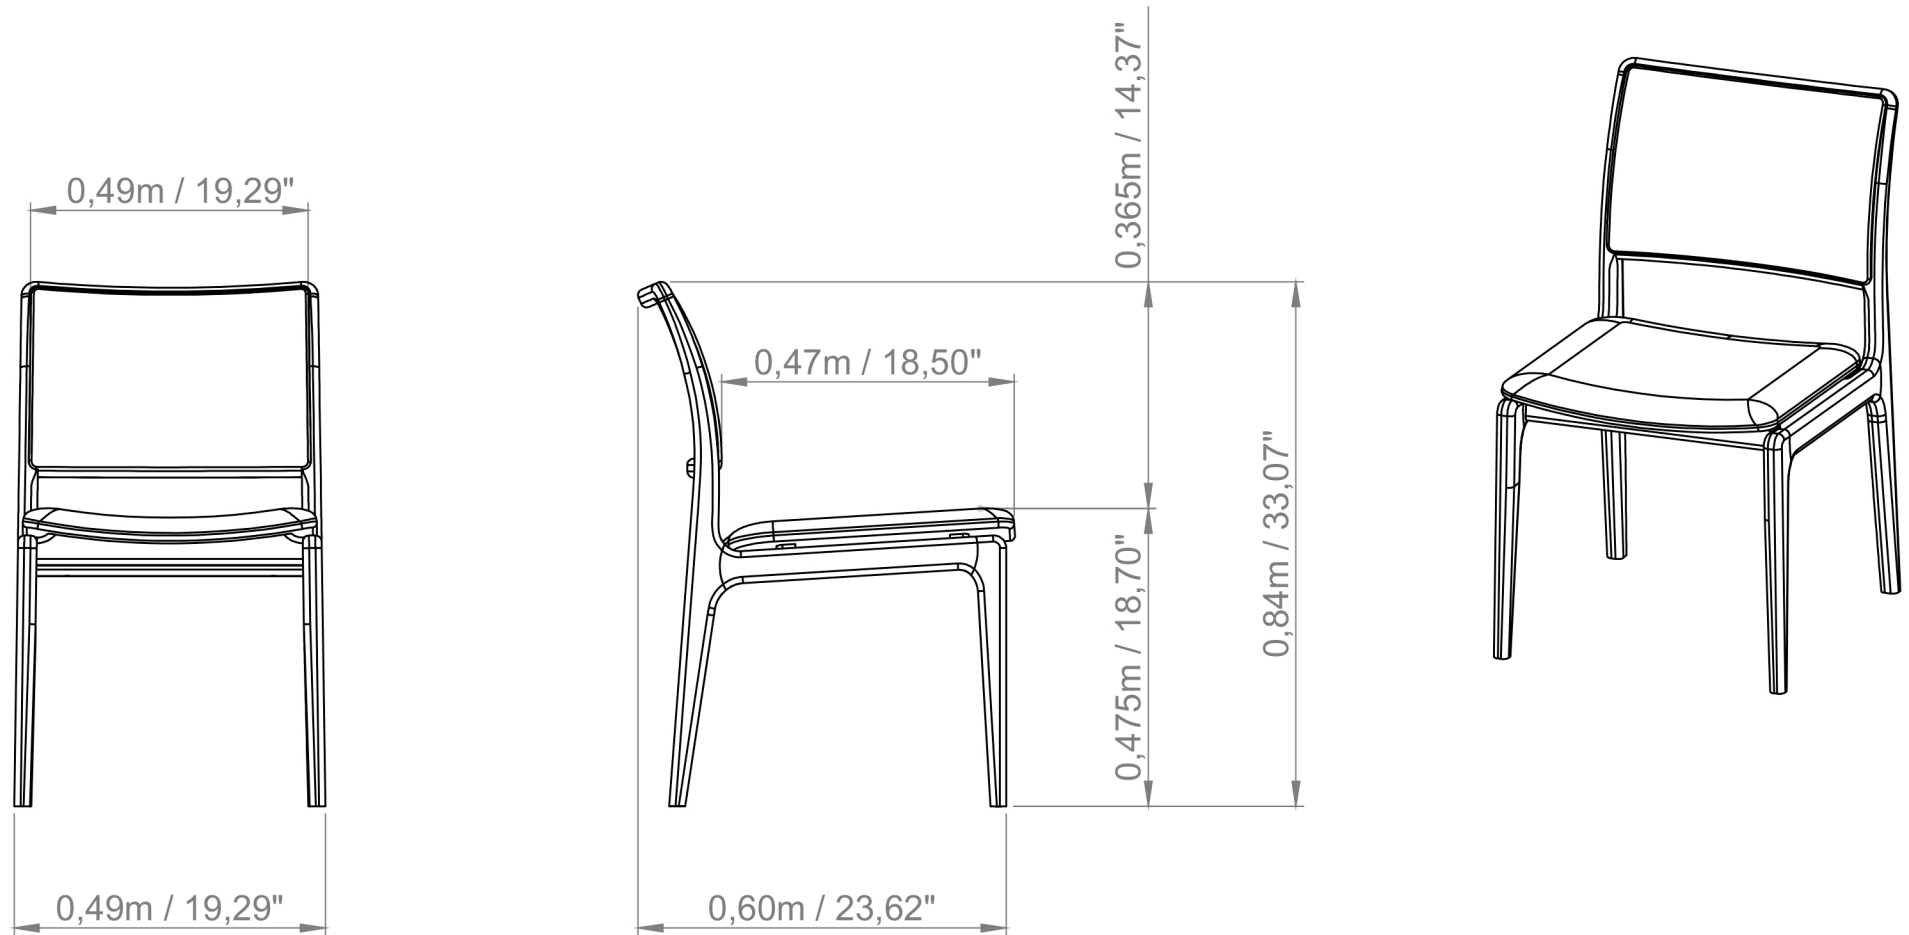

BRAZILIAN MODERN DIMENSION DIAGRAM

Below dimensions correspond to the SKU and Product Name listed

CHARLOTTE SIDE CHAIR
BSM-169858

ALL DIMENSIONS IN in.