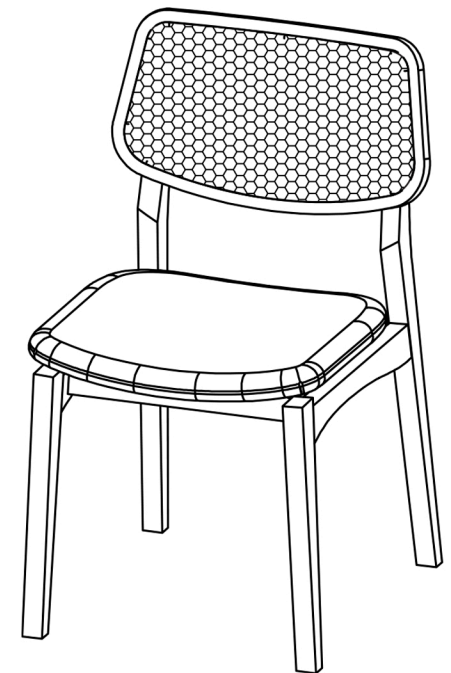

BRAZILIAN MODERN DIMENSION DIAGRAM

Below dimensions correspond to the SKU and Product Name listed

BETH CANE SIDE CHAIR
BSM-170466

ALL DIMENSIONS IN in.