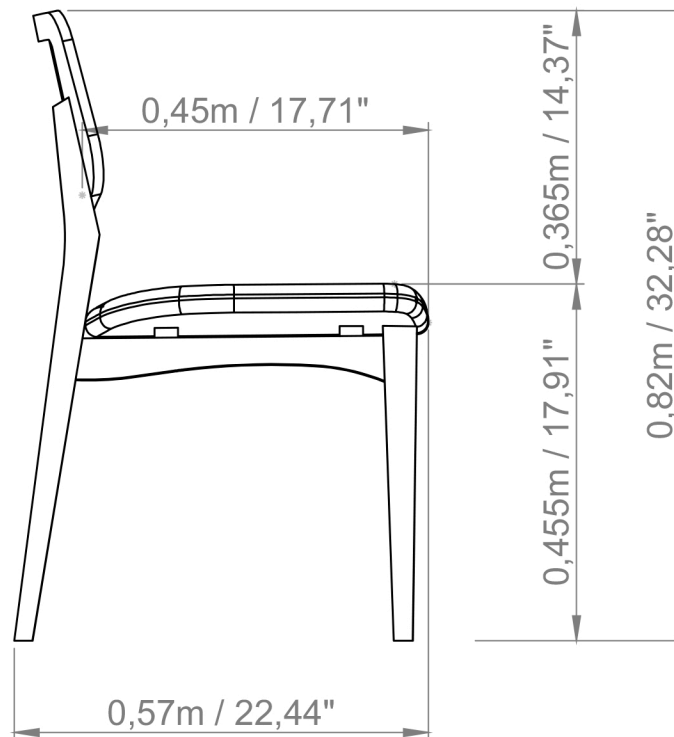

BRAZILIAN MODERN DIMENSION DIAGRAM

Below dimensions correspond to the SKU and Product Name listed

BETH CANE SIDE CHAIR
BSM-170466

ALL DIMENSIONS IN in.