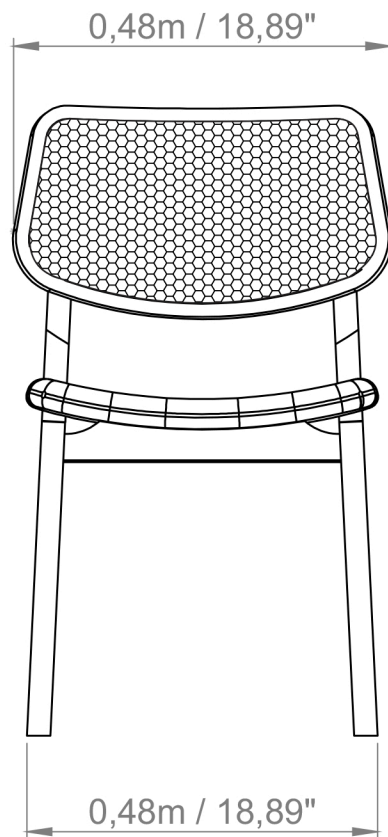

BRAZILIAN MODERN DIMENSION DIAGRAM

Below dimensions correspond to the SKU and Product Name listed

BETH CANE SIDE CHAIR
BSM-170466

ALL DIMENSIONS IN in.