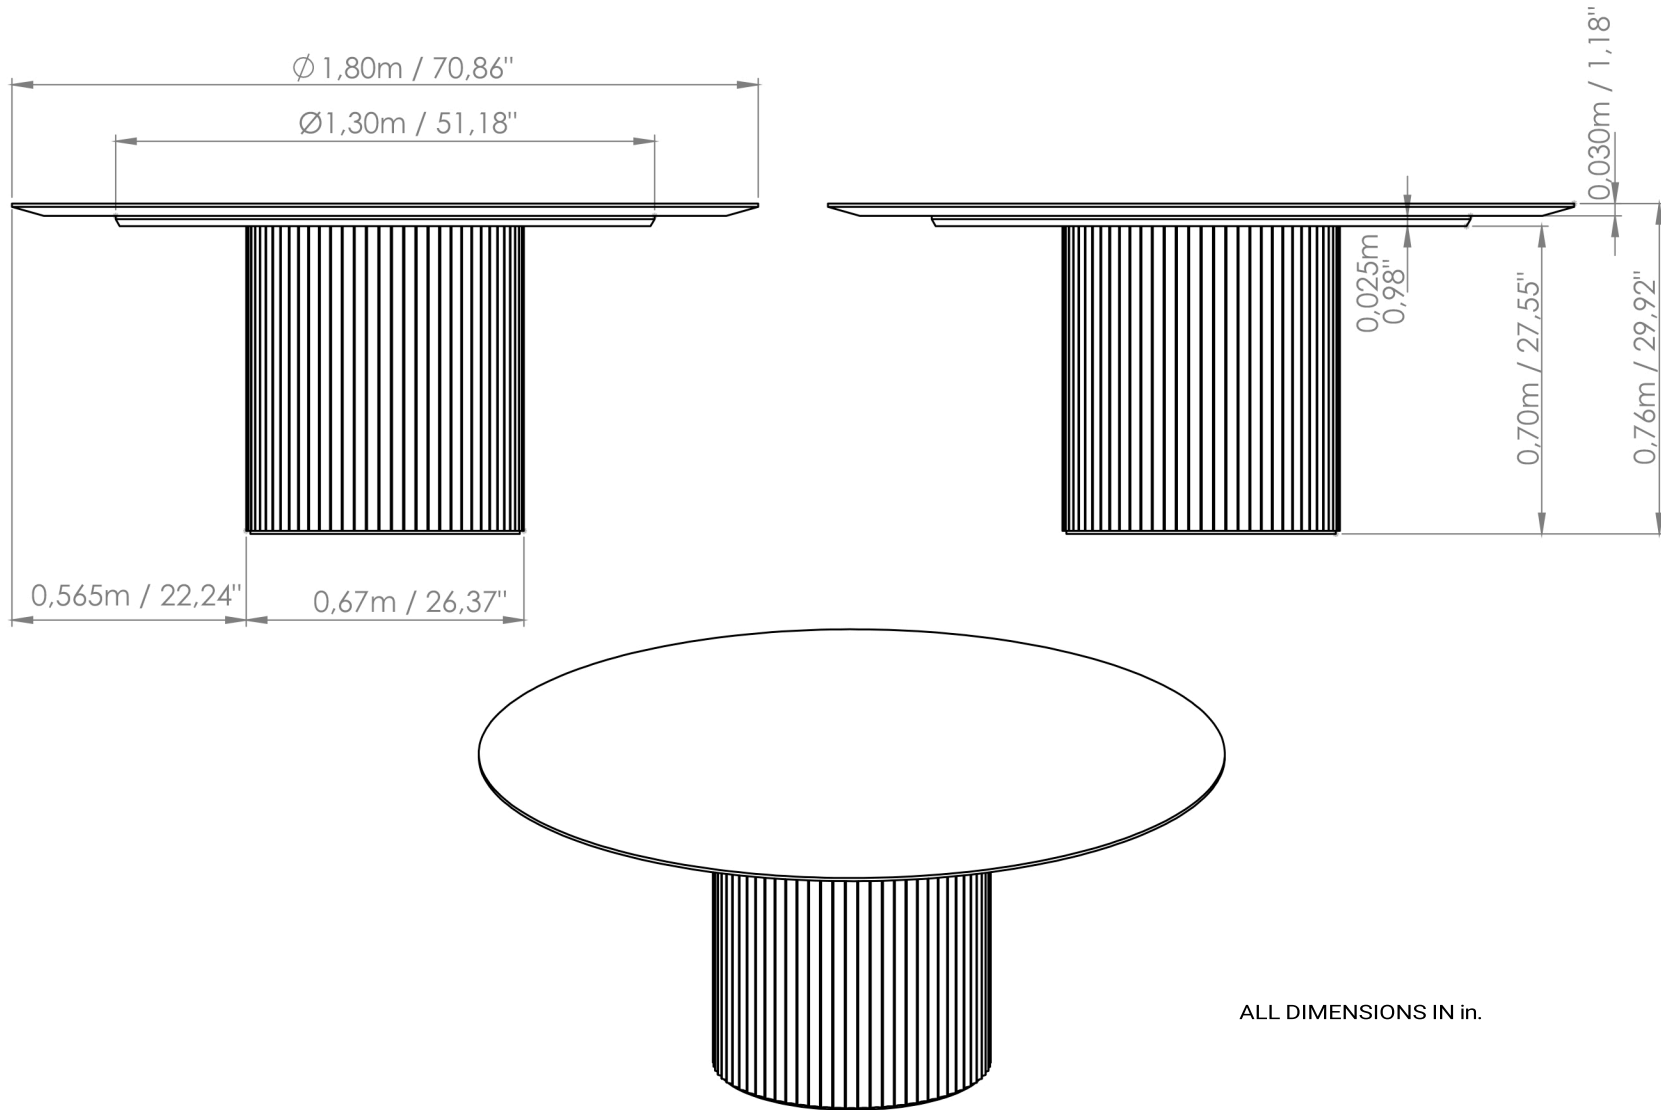

# BRAZILIAN MODERN DIMENSION DIAGRAM

Below dimensions correspond to the SKU and Product Name listed

**ATENAS DINING TABLE**  
BSM-174052

ALL DIMENSIONS IN in.